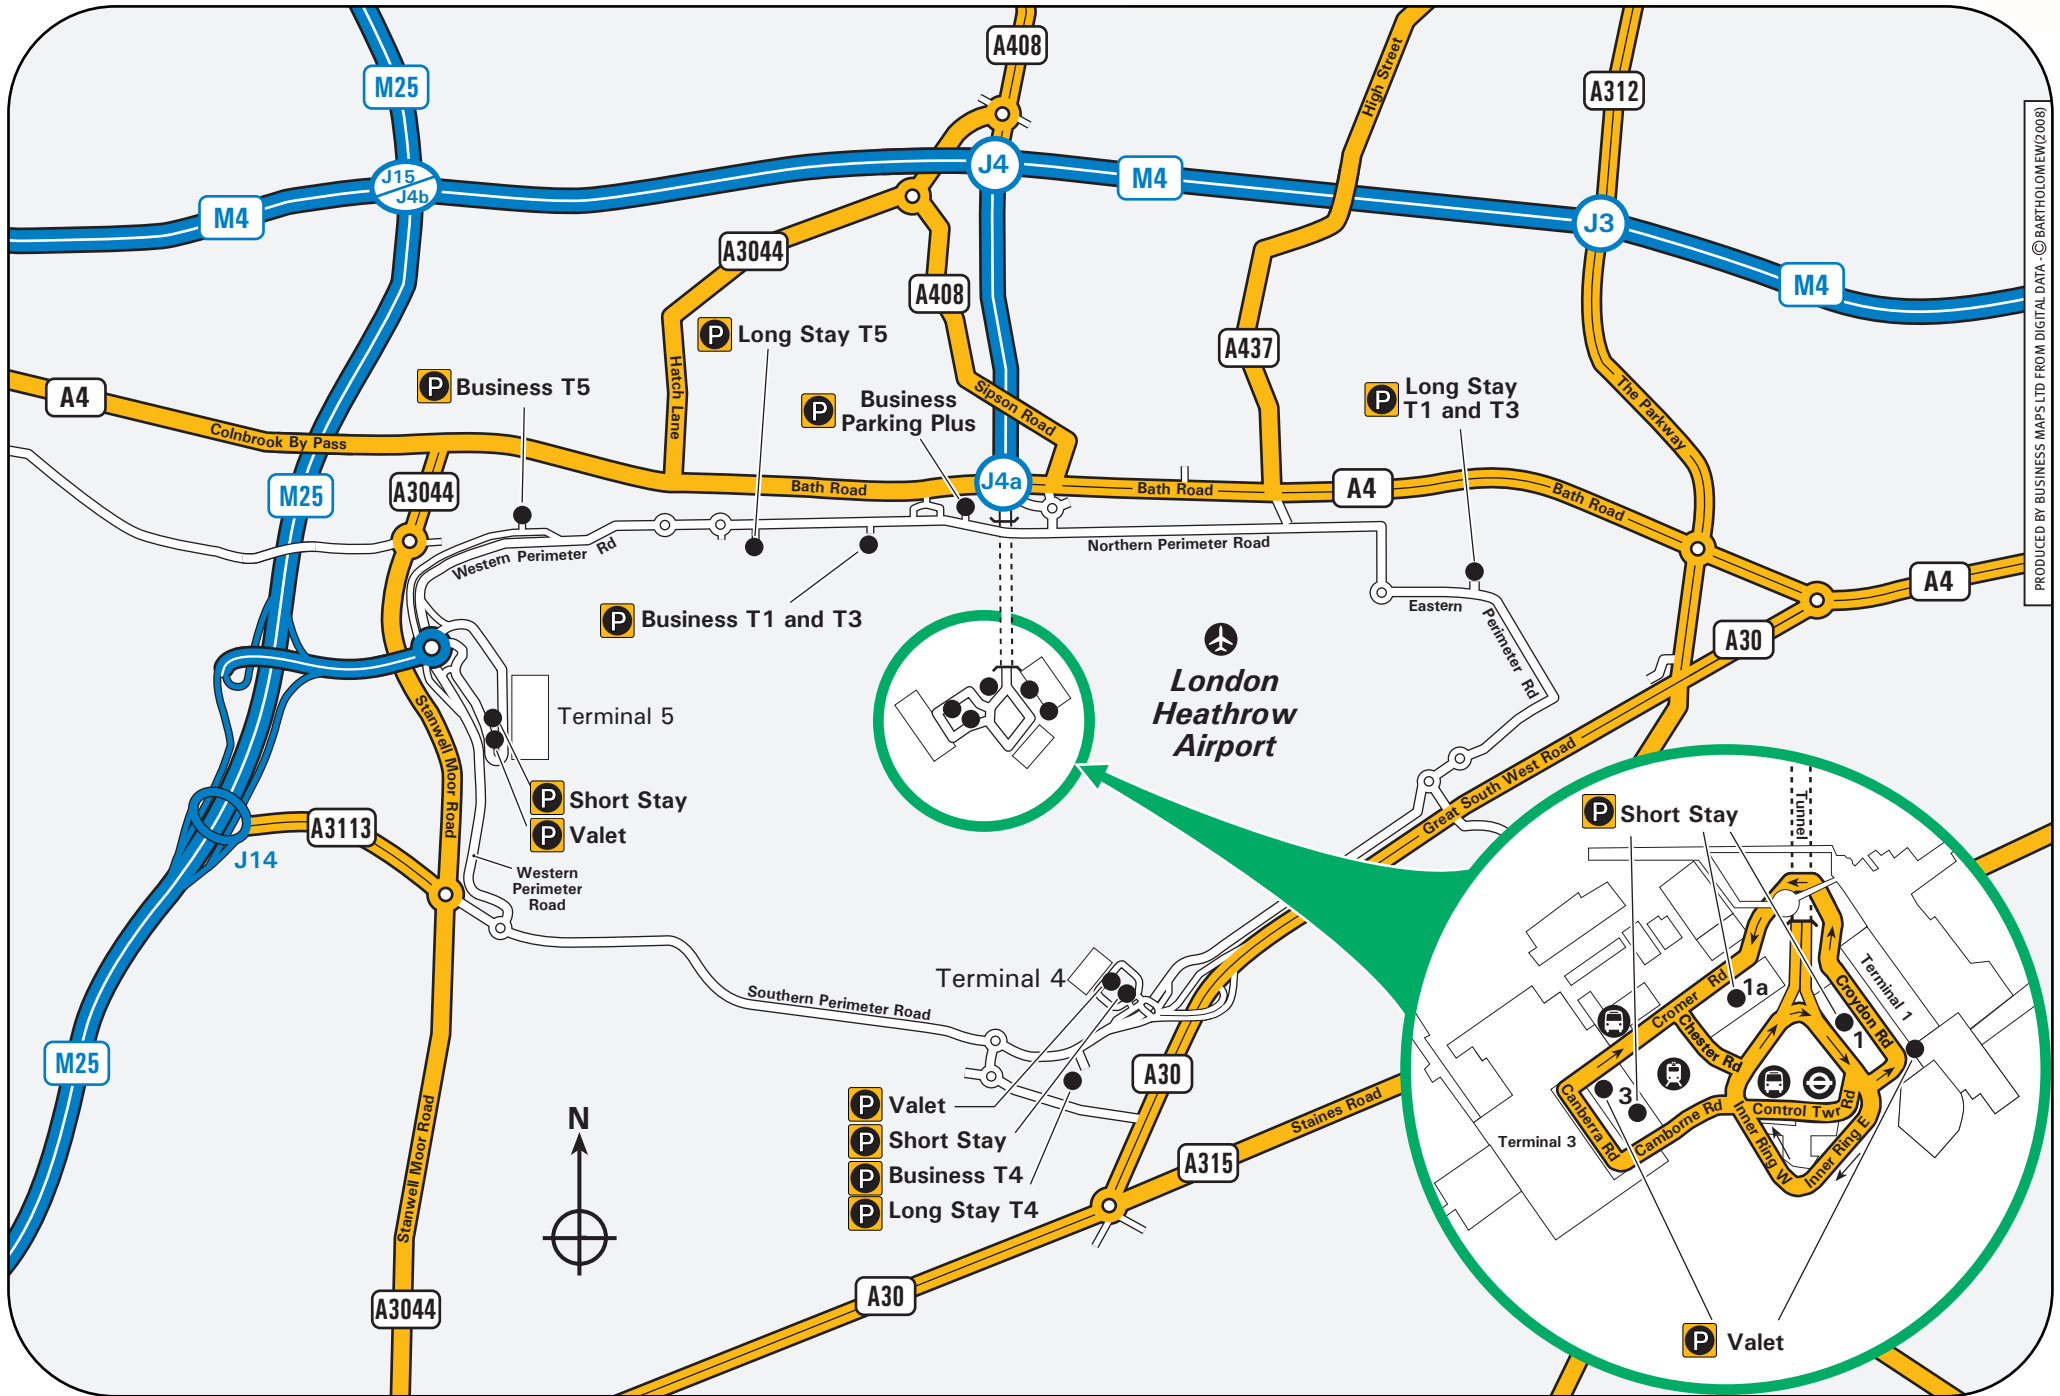

Heathrow Airport car parks

PRODUCED BY BUSINESS MAPS LTD FROM DIGITAL DATA - © BARTHOLOMEW (2008)